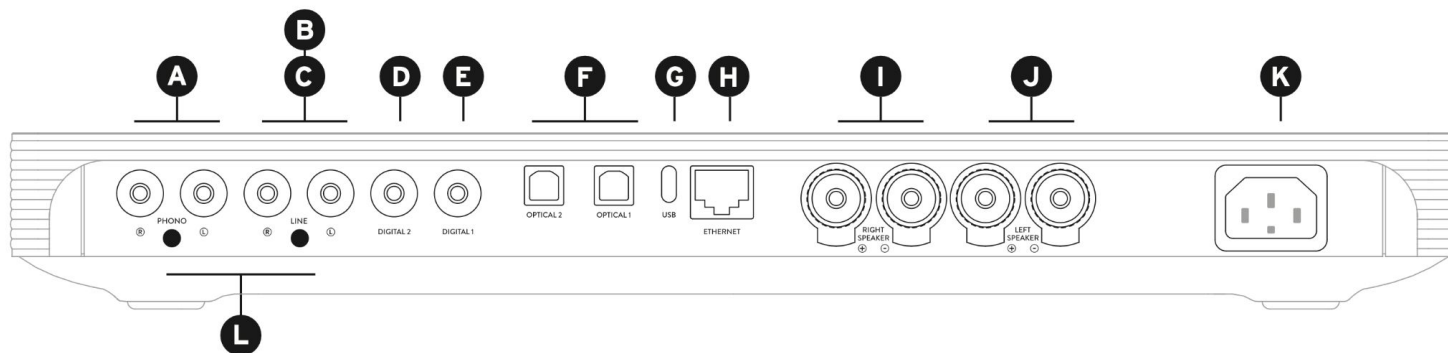

2.

Detailed Product Introduction

Product Discovery: Multi-Mode Rear Connectors

A **PHONO (MM/MC) / LINE IN**
Advanced phono stage for turntable or line input for tuner

B C **PHONO (MM/MC) / LINE IN / DIGITAL IN**
Advanced phono stage for turntable or line input for tuner or digital S/PDIF (COAXIAL) input for CD, DVD, TV etc.

D **DIGITAL IN / LINE OUT**
Digital S/PDIF (COAXIAL) input for CD, DVD, TV etc. or line output for subwoofer

E **DIGITAL IN / LINE OUT / DIGITAL OUT**
Digital S/PDIF (COAXIAL) input for CD, DVD, TV etc. or line output for subwoofer or digital output for second amplifier

F **OPTICAL IN**
Optical input for CD player, computer, Blu-ray, router etc.

G **USB-C**
Input for computer, streaming device etc.

H **ETHERNET**
RJ45 input for network

I J **RIGHT SPEAKER & LEFT SPEAKER**
Universal speaker connectors (banana or fork) 4 mm

K **MAINS 100-240 V AC**
Mains power supply (grounding required)

L **EARTH FOR TURNTABLE TONEARM**

Devialet Astra stands out by offering multi-mode connectors, effectively merging compactness with versatile functionality. The connectors are configured by default and can be modified through the Advanced Configurator to better suit your preferences and to boost your system's performance.