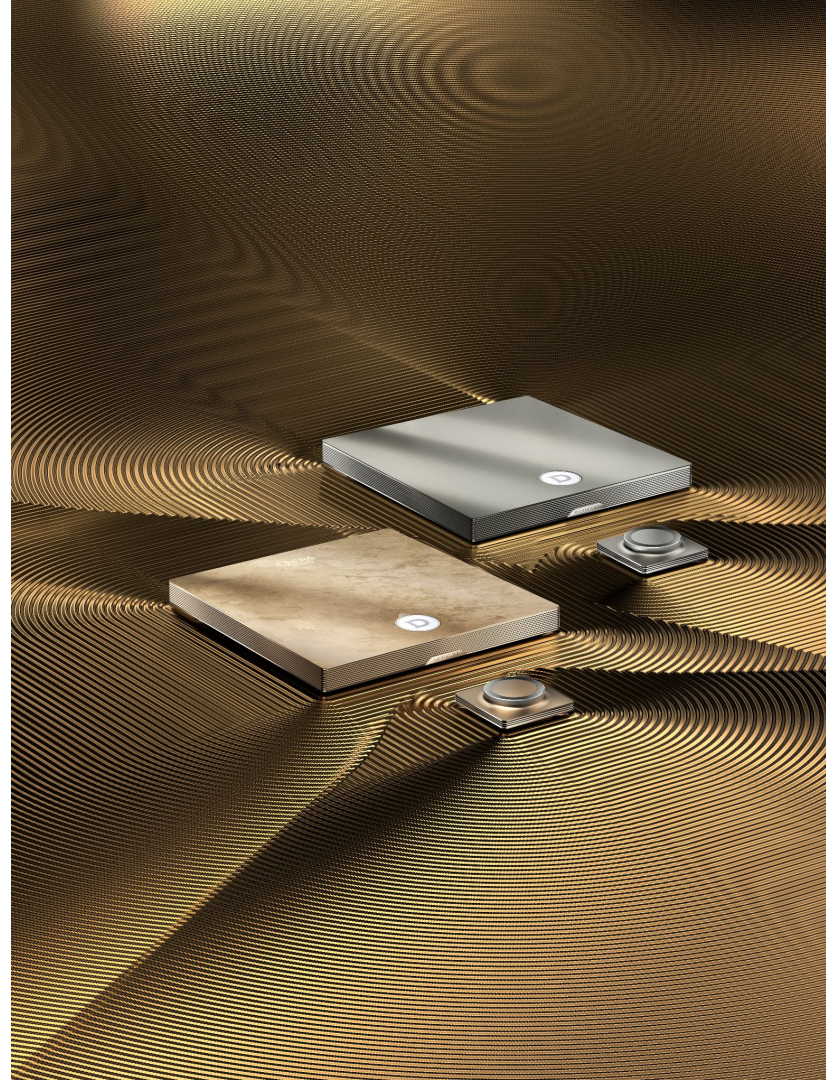

AGENDA

1 HIGH-LEVEL INTRODUCTION

DETAILED INTRODUCTION

2 User Experience

3 Design and Finish

4 TARGET PERSONA

5 PRICING & RANGE