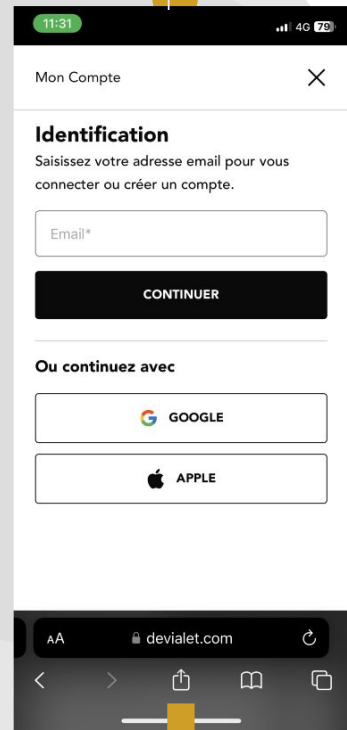

REDIRECT TO THE WEBSITE (HOSTED ON D.COM)