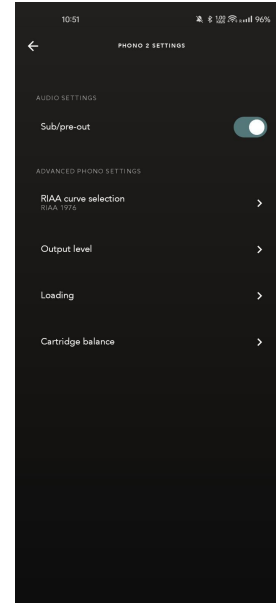

S A M<sup>®</sup>

R A M<sup>®</sup>

D A C<sup>®</sup>

Magic Wire transparent  
Analog current to voltage  
and gain stage