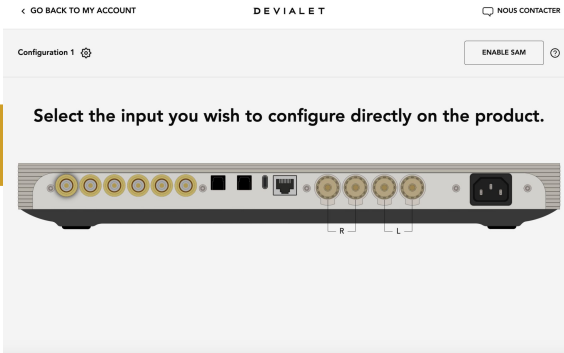

Introducing the **Advanced Configurator**: Streamlining Initial Setup for Inputs and Outputs

2 LANDING PAGE ADVANCED CONFIGURATOR