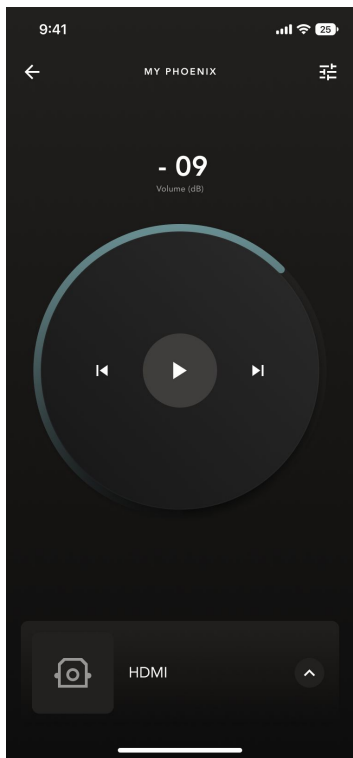

Exploring the Functionality of the Devialet App for On-the-Fly Product Customization

- 1 ADVANCED CONFIGURATION (ONLINE) FIRST SET-UP (ONE SHOT)
- 2 IN-APP PARAMETERS ON-THE-FLY SETTINGS