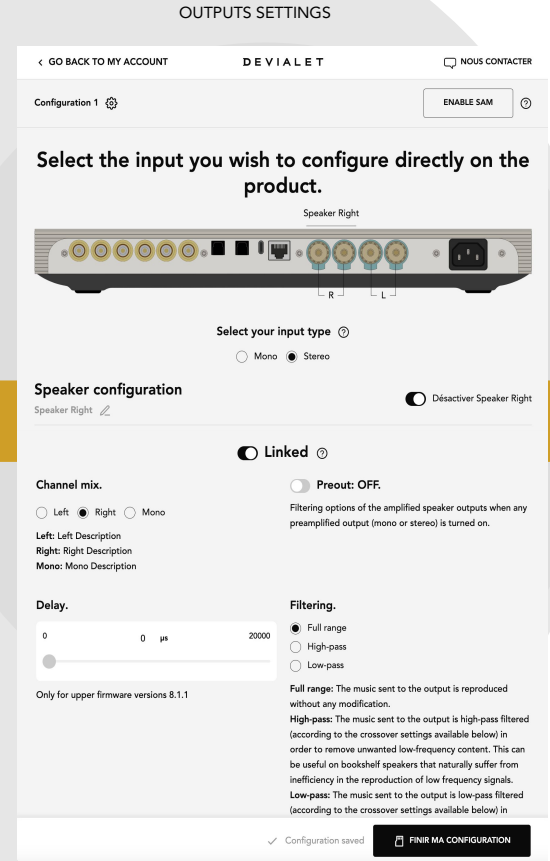

Introducing the **Advanced Configurator**: Streamlining Initial Setup for Inputs and Outputs

2 LANDING PAGE ADVANCED CONFIGURATOR