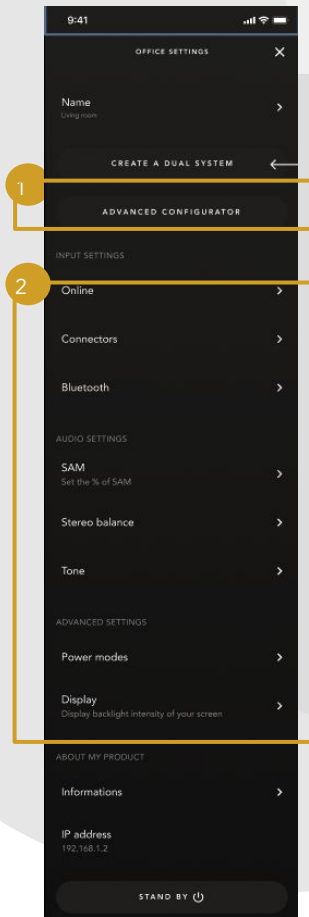

Exploring the Functionality of the Devialet App for On-the-Fly Product Customization

- 1 ADVANCED CONFIGURATION (ONLINE) FIRST SET-UP (ONE SHOT)
- 2 IN-APP PARAMETERS ON-THE-FLY SETTINGS