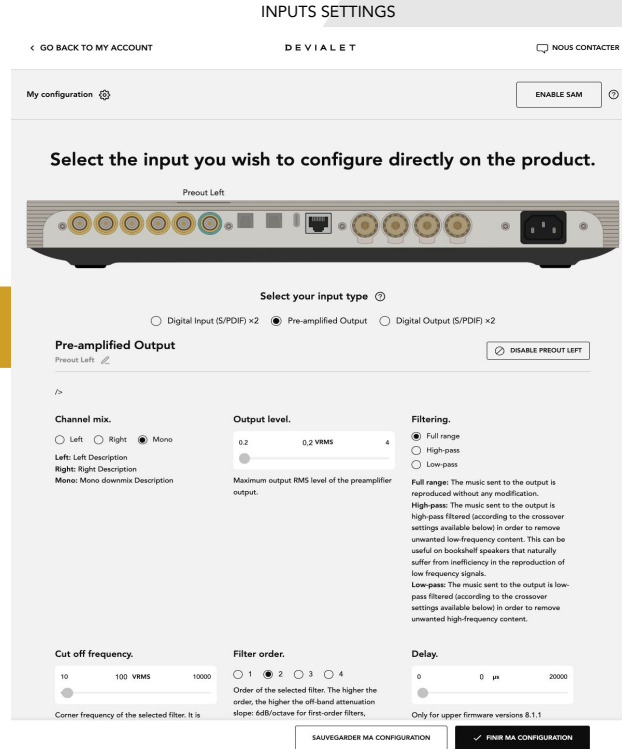

Introducing the **Advanced Configurator**: Streamlining Initial Setup for Inputs and Outputs

2 LANDING PAGE ADVANCED CONFIGURATOR