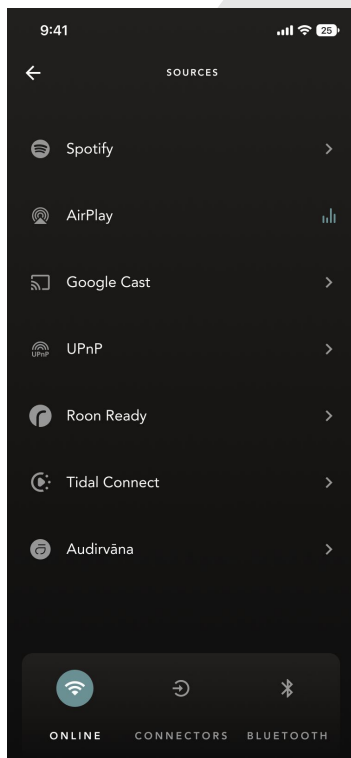

Exploring the Functionality of the Devialet App for On-the-Fly Product Customization

- 1 ADVANCED CONFIGURATION (ONLINE) FIRST SET-UP (ONE SHOT)
- 2 IN-APP PARAMETERS ON-THE-FLY SETTINGS