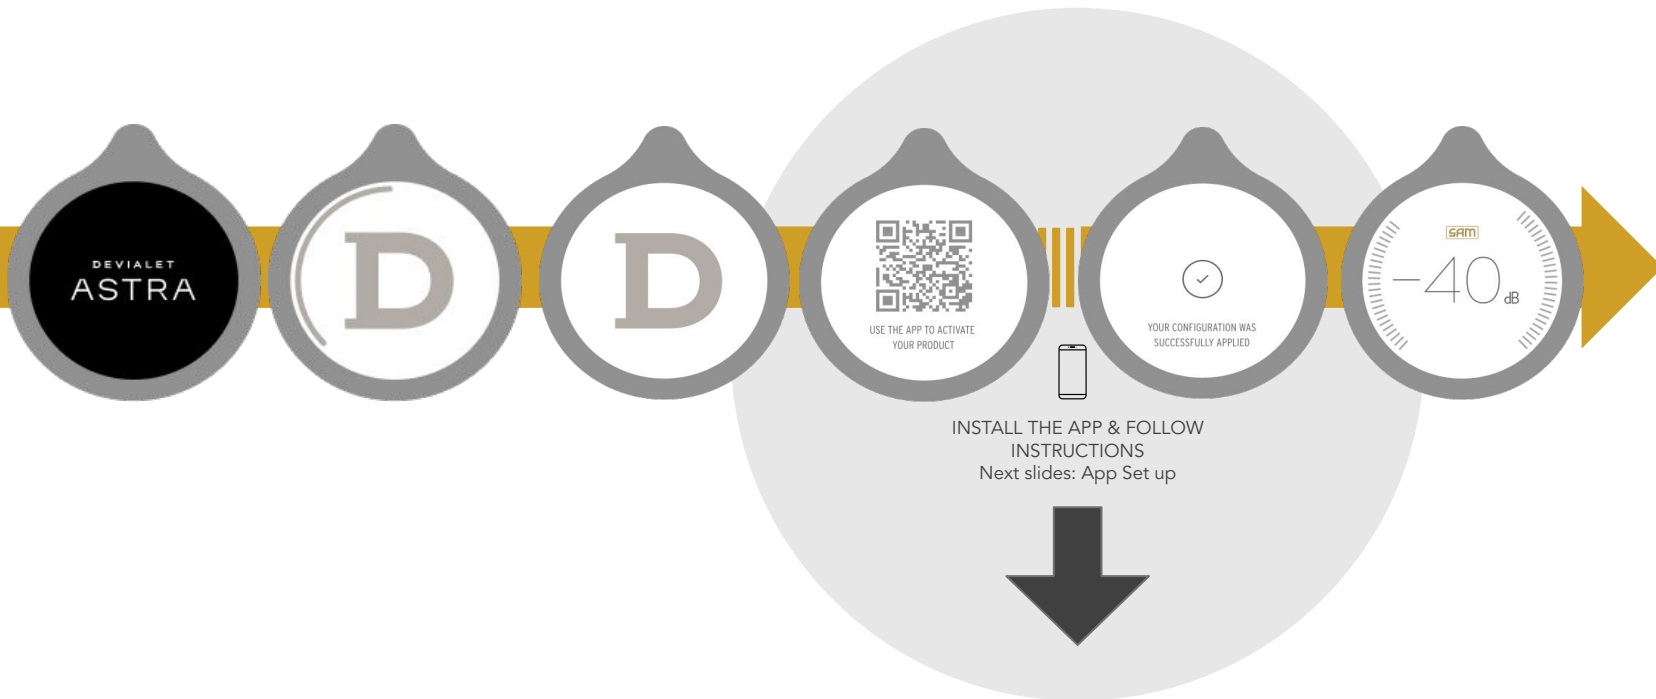

2.

Detailed
Product
Introduction

New Activation Process: Product Screen View