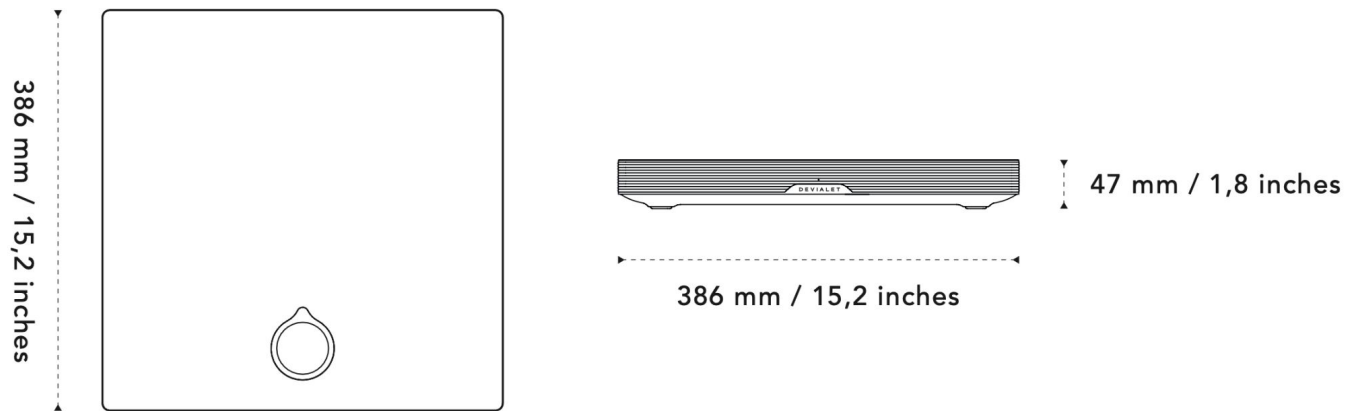

## Product dimensions

Weight (without accessories): 7.2 kg