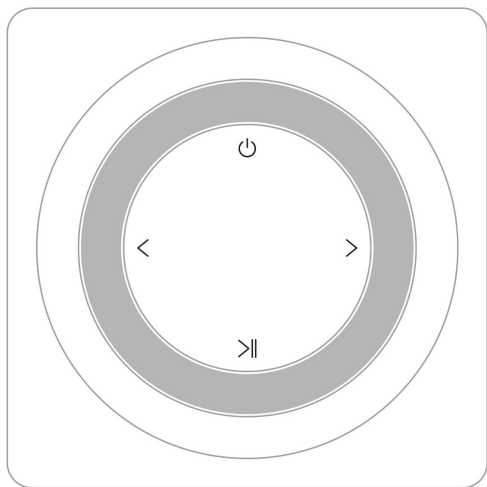

2.

Detailed Product Introduction

Product Discovery: Remote Control

- **Ring**
  - Volume control
- **On/Off**
  - Restart the device
  - Long hold (2 seconds): Put the device on standby
- **Play/Pause**
  - Play or pause sound
  - Mute or unmute
  - Select your source in the Source menu
  - Long hold (2 seconds): Access the Source menu
- **Previous/Next**
  - Fast-forward or rewind playlist
  - Fast-forward or rewind podcast
  - Navigate the Source menu
  - Simultaneous long hold (2 seconds) Previous/Next: Switch to pairing mode (your speakers also need to be in pairing mode)

The remote allows you to control the volume of your device, navigate your playlist and switch from one source to another. You can turn the remote on and off using the switch located on the bottom. To recharge it, use the USB-C cable provided with the product with any standard plug.